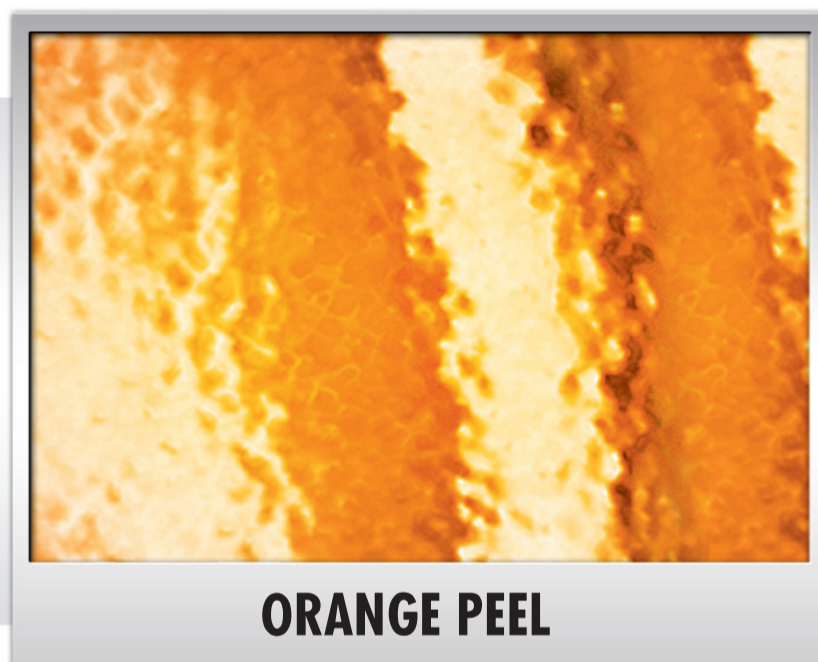

# S3 GOLD XXL

ONE UNIVERSAL HIGH-PERFORMANCE COMPOUND FOR ALMOST ALL PAINT-FINISH APPLICATIONS!

## PAINT IMPERFECTIONS