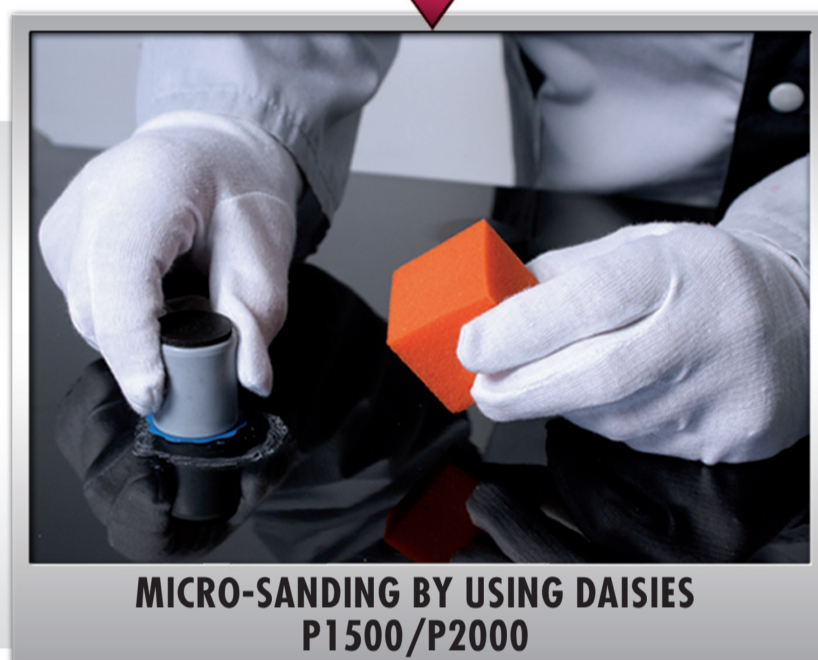

A REMOVAL OF IMPERFECTION