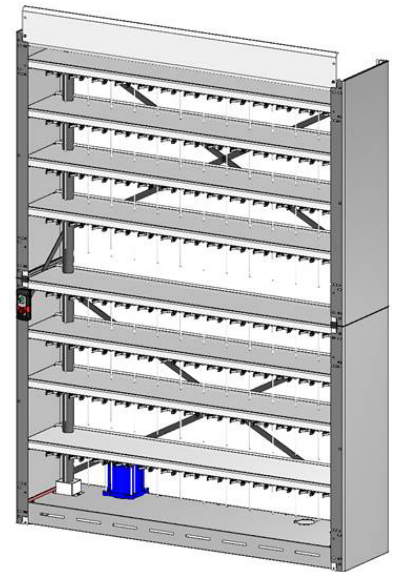

Quick-Link®
WORLD-WIDE PATENTS
S Y S T E M

AXALTA

COMPLETE MACHINE, NON ATEX, WITHOUT STIRRING LIDS

D15338746 - ARKC1006

COMPLETE MACHINE, ATEX, WITHOUT STIRRING LIDS

D15338747 - ARKD1009

8x 3.5L - 26 x 1L - 65 x 0.25/0.5L

Branded Header boards and lids : separate to order

Including :

37 Mixing Position
blocks

+28 Dosing Position
obturator