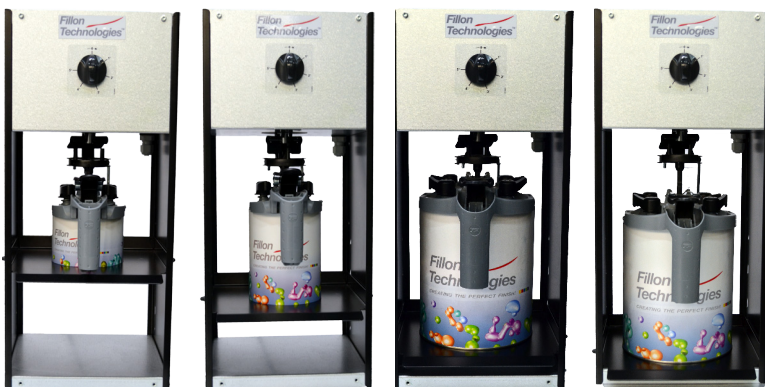

TINY MIX

Full safety device for a clever & easy Pre-mix...

- ☑ No more need to mix all your tints just for a single can change!
- ☑ Very compact (232mm x 200mm x 500mm)
- ☑ Stand-alone station
- ☑ Suitable for cans from 0.25L up to 5L (D 180 maxi H 230 maxi)
- ☑ Quick and easy platform adjustments
- ☑ Custom set your mixing time (up to 5 minutes)
- ☑ “Hands free” auto-centering system:
  Effortless Guaranteed (Think about 3,5L heavy full paint cans to be pre-mixed...!)
  Time savings Guaranteed (You can do something else while the can is being mixed!)
- ☑ Plug & Play
- ☑ Wall and work table adaptable

ELECTRICAL SPECIFICATIONS

- ☑ 230 V - 50/60 Hz - Non Ex (w/EU plug)
- ☑ 110 V - 50/60 Hz - Non Ex (no plug)

0.5l can

1l can

3.5l can

5l can

28 210 FAVEROLLES - FRANCE
Tél. 33 (0)2 37 38 66 10 - Fax 33 (0)2 37 51 95 22
sales@fillontech.com - www.fillontech.com

Fillon
Technologies^{TM}
www.fillontech.com