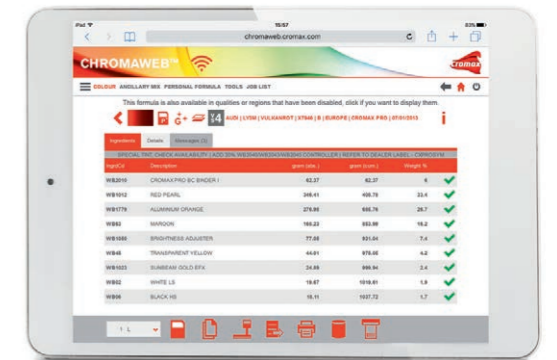

In short, it dramatically improves workflow through the bodyshop.

01

FASTER RESULTS

The innovative ChromaVision® Pro Mini doesn't just deliver colour formulas fast, it also measures effects. So you get a complete formula in one go. And, using its Wi-Fi connection in combination with ChromaWeb™ software, you can instantly send data to your mixing room so the new colour can be mixed quicker than ever. Use it with a desktop computer, laptop, tablet – even a smartphone.

02

EASIER TO USE

The full colour, hi-res screen presents information clearly and LED indicators and sounds also give you immediate and direct feedback on the device status so you're always in complete control.

03

MORE ACCURATE THAN EVER

Using over 200,000 formulas as a starting point, ChromaVision® Pro Mini is proven to be more accurate than using a colour box (with roughly 5-10,000 chips). And, because all ChromaWeb™ formulas are in the cloud, they're constantly updated with the latest data, meaning you always have the most up to date information.

It may be small but it's incredibly powerful. The innovative ChromaVision® Pro Mini uses over 200,000 formulas to give more accurate results than ever – including finish effects.

ChromaVision® Pro Mini's Wi-Fi connection means you can transfer data to the ChromaWeb™ software instantly.